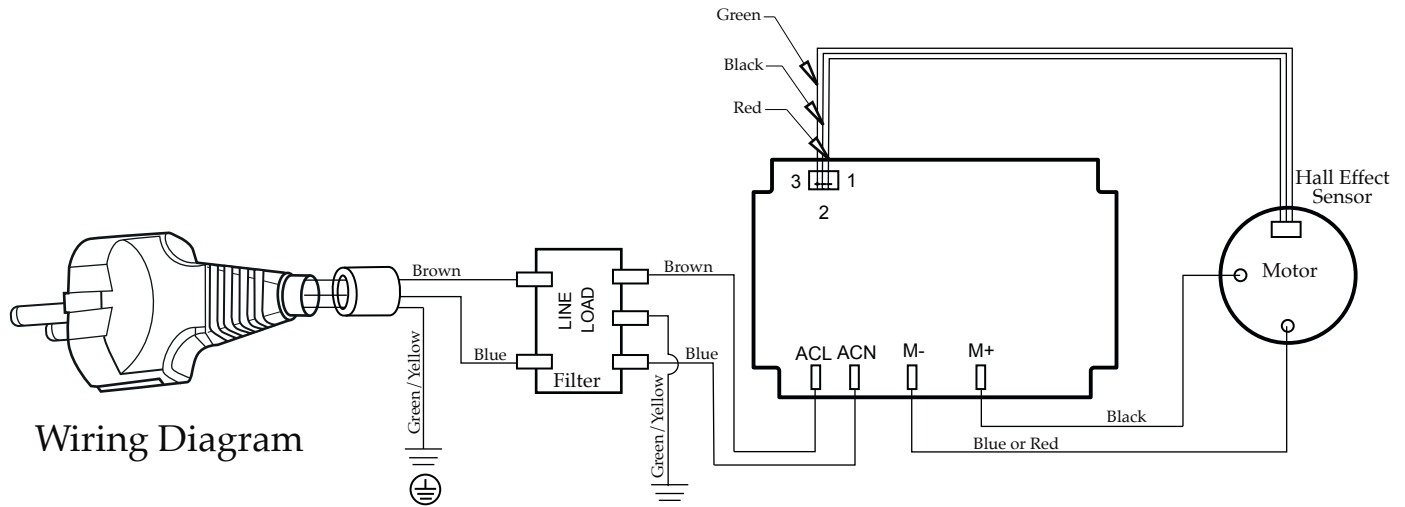

Illustration#	Part#	Description
37	026497	Screw (4 required)
38	030453	Control Panel Baffle
39	002984	Washer (4 required)
40	016691	Hex Bolt (4 required)
41	035521	Leili Motor
42	026318	Plastic Baffle
43	503417	Filter Bracket Assembly
44	026500	Screw (3 required)
45	026500	Screw (6 required)
46	018791	Screen
47	013731	Cable Tie
48	503406	Cord Set / Ferrite Core Assembly
49	032378	Strain Relief
50	002943	Ground Washer (2 required)
51	027278	Ground Screw (2 required)
52	026317	Bottom Housing / painted
53	002984	Washer (4 required)
54	026412	Screw (4 required)
55	026296	Foot (4 required)
56	018314	Washer (4 required)
57	026493	Screw (4 required)

Wiring Diagram