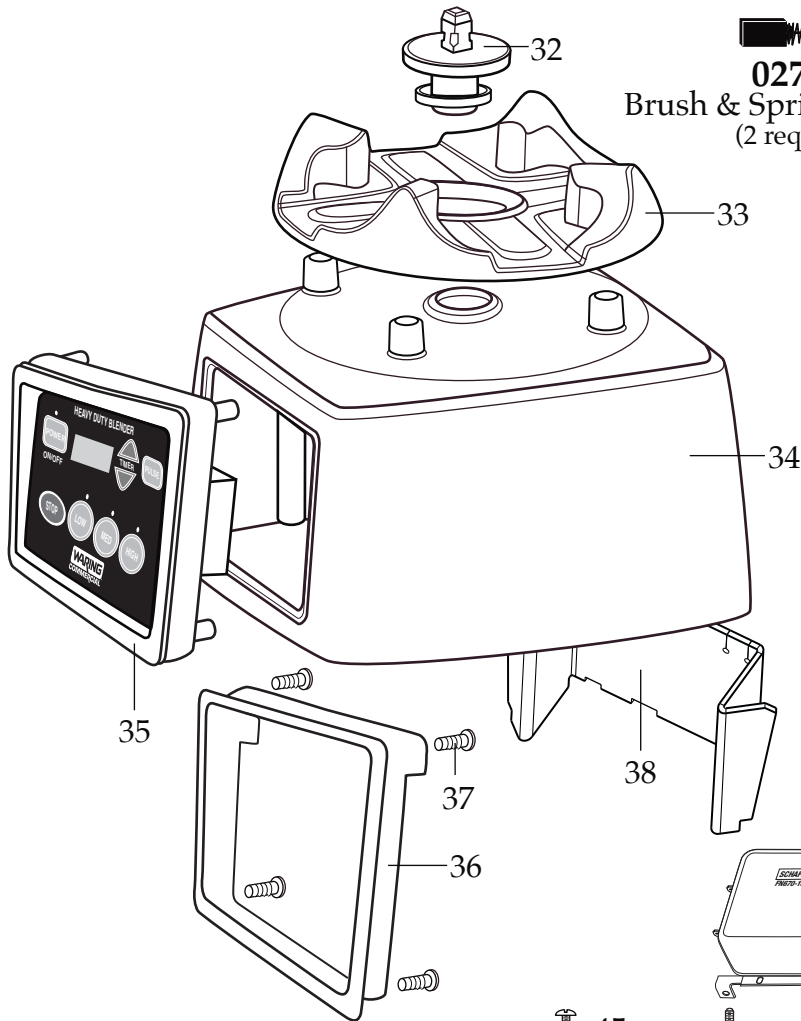

Europe One Gallon Blender
with Timer and Spigot Container
CB15TESF

CBL10
Hot Blending Lid
(optional)

502977
Blending Assembly

503462
Container with Blending Assembly and Spigot

WARING COMMERCIAL

CB15TESF

Base Unit Components

027381
Brush & Spring Assembly
(2 required)

033485
Brush Cap
(2 required)

← Date Code Location
YY|MM|DD
year|month|month|day|day

Illustration#	Part#	Description
1	024000	Hot Blending Outer Polycarbonate Lid
2	026496	Gasket
3	023998	Hot Blending Lid Baffle Cup
4	002972	Cap Nut
5	027581	Washer (2 required)
6	027683	Blade
7	018389	"O" Ring
8	027582	Bearing Cap
9	018390	Small "V" Ring
10	023934	Bearing Holder
11	004946	Washer
12	018386	Bearing (2 required)
13	023926	Spacer
14	023907	Spring Washer
15	023927	Retaining Ring
16	023906	Large "V" Ring
17	023933	Drive Shaft
18	025817	Jar Key
19	028530	Jar Lid Cover
20	028226	Container Lid
21	034026	"O" Ring
22	033965	Spigot Assembly
23	034320	Spigot Rubber Insert
24	034016	Spigot Plug
25	008791	Latch Wire (3 required)
26	502773	Bracket Assembly (spot welded to container 3 required)
27	503462	Spigot Container with Guard
28	502977	Blending Assembly (complete)
29	004949	Container Base Gasket
30	025571	Container Support
31	012008	Lock Nut
32	503328	Coupling with Magnet Ring
33	025871	Jar Pad
34	032380	Top Housing / painted
35	032775	Control Panel
36	029888	Rear Control Panel