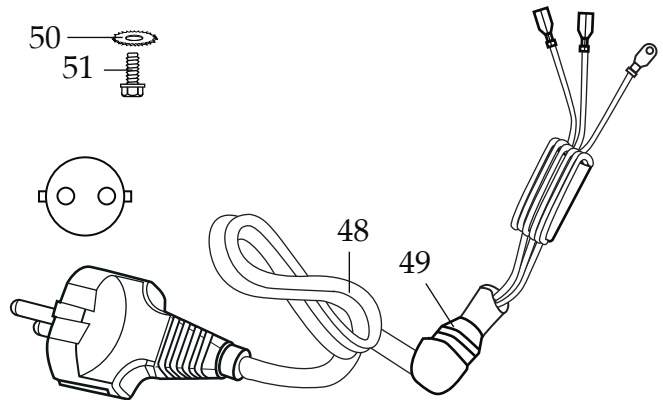

Europe One Gallon Blender
with Timer and Spigot Container
CB15TESF

CBL10
Hot Blending Lid
(optional)

502977
Blending Assembly

503462
Container with Blending Assembly and Spigot

WARING COMMERCIAL

CB15TESF

Base Unit Components

027381
Brush & Spring Assembly
(2 required)

033485
Brush Cap
(2 required)

← Date Code Location
YY|MM|DD
year|month|month|day|day

Illustration#	Part#	Description
1	024000	Hot Blending Outer Polycarbonate Lid
2	026496	Gasket
3	023998	Hot Blending Lid Baffle Cup
4	002972	Cap Nut
5	027581	Washer (2 required)
6	027683	Blade
7	018389	"O" Ring
8	027582	Bearing Cap
9	018390	Small "V" Ring
10	023934	Bearing Holder
11	004946	Washer
12	018386	Bearing (2 required)
13	023926	Spacer
14	023907	Spring Washer
15	023927	Retaining Ring
16	023906	Large "V" Ring
17	023933	Drive Shaft
18	025817	Jar Key
19	028530	Jar Lid Cover
20	028226	Container Lid
21	034026	"O" Ring
22	033965	Spigot Assembly
23	034320	Spigot Rubber Insert
24	034016	Spigot Plug
25	008791	Latch Wire (3 required)
26	502773	Bracket Assembly (spot welded to container 3 required)
27	503462	Spigot Container with Guard
28	502977	Blending Assembly (complete)
29	004949	Container Base Gasket
30	025571	Container Support
31	012008	Lock Nut
32	503328	Coupling with Magnet Ring
33	025871	Jar Pad
34	032380	Top Housing / painted
35	032775	Control Panel
36	029888	Rear Control Panel