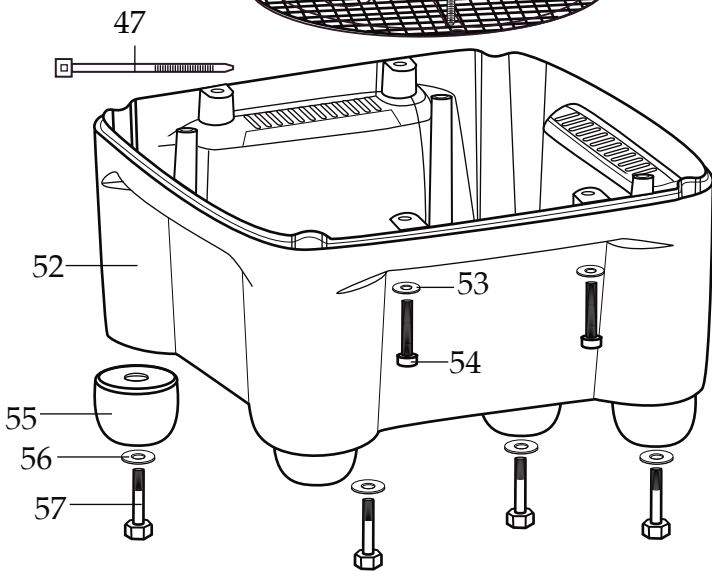

Europe One Gallon Blender
with Timer and Spigot Container
CB15TESF

CBL10
Hot Blending Lid
(optional)

502977
Blending Assembly

503462
Container with Blending Assembly and Spigot

WARING COMMERCIAL

CB15TESF

Base Unit Components

027381
Brush & Spring Assembly
(2 required)

033485
Brush Cap
(2 required)

← Date Code Location
YY|MM|DD
year|month|month|day|day

Illustration#	Part#	Description
1	024000	Hot Blending Outer Polycarbonate Lid
2	026496	Gasket
3	023998	Hot Blending Lid Baffle Cup
4	002972	Cap Nut
5	027581	Washer (2 required)
6	027683	Blade
7	018389	"O" Ring
8	027582	Bearing Cap
9	018390	Small "V" Ring
10	023934	Bearing Holder
11	004946	Washer
12	018386	Bearing (2 required)
13	023926	Spacer
14	023907	Spring Washer
15	023927	Retaining Ring
16	023906	Large "V" Ring
17	023933	Drive Shaft
18	025817	Jar Key
19	028530	Jar Lid Cover
20	028226	Container Lid
21	034026	"O" Ring
22	033965	Spigot Assembly
23	034320	Spigot Rubber Insert
24	034016	Spigot Plug
25	008791	Latch Wire (3 required)
26	502773	Bracket Assembly (spot welded to container 3 required)
27	503462	Spigot Container with Guard
28	502977	Blending Assembly (complete)
29	004949	Container Base Gasket
30	025571	Container Support
31	012008	Lock Nut
32	503328	Coupling with Magnet Ring
33	025871	Jar Pad
34	032380	Top Housing / painted
35	032775	Control Panel
36	029888	Rear Control Panel