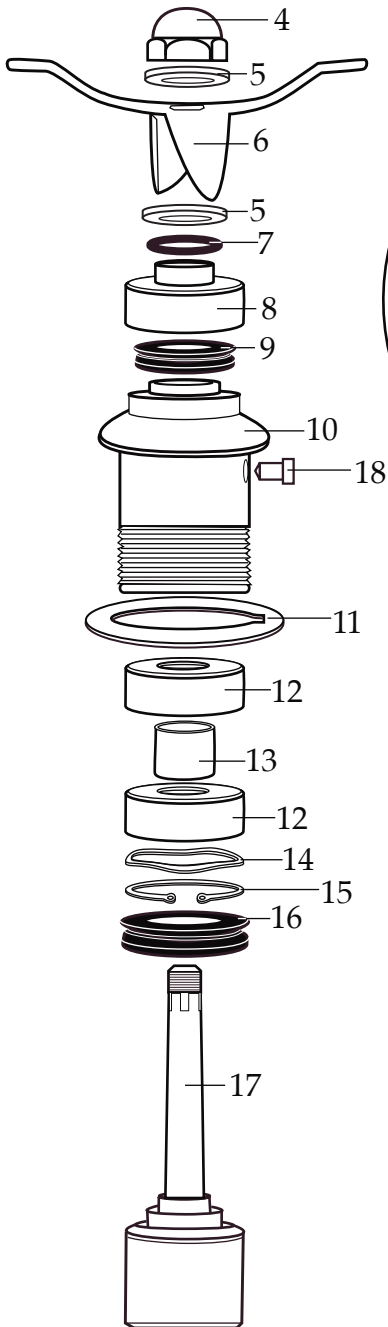

Europe One Gallon Blender
with Timer and Spigot Container
CB15TESF

CBL10
Hot Blending Lid
(optional)

502977
Blending Assembly

503462
Container with Blending Assembly and Spigot

WARING COMMERCIAL

CB15TESF

Base Unit Components

027381
Brush & Spring Assembly
(2 required)

033485
Brush Cap
(2 required)

← Date Code Location
YY|MM|DD
year|month|month|day|day

Illustration#	Part#	Description
1	024000	Hot Blending Outer Polycarbonate Lid
2	026496	Gasket
3	023998	Hot Blending Lid Baffle Cup
4	002972	Cap Nut
5	027581	Washer (2 required)
6	027683	Blade
7	018389	"O" Ring
8	027582	Bearing Cap
9	018390	Small "V" Ring
10	023934	Bearing Holder
11	004946	Washer
12	018386	Bearing (2 required)
13	023926	Spacer
14	023907	Spring Washer
15	023927	Retaining Ring
16	023906	Large "V" Ring
17	023933	Drive Shaft
18	025817	Jar Key
19	028530	Jar Lid Cover
20	028226	Container Lid
21	034026	"O" Ring
22	033965	Spigot Assembly
23	034320	Spigot Rubber Insert
24	034016	Spigot Plug
25	008791	Latch Wire (3 required)
26	502773	Bracket Assembly (spot welded to container 3 required)
27	503462	Spigot Container with Guard
28	502977	Blending Assembly (complete)
29	004949	Container Base Gasket
30	025571	Container Support
31	012008	Lock Nut
32	503328	Coupling with Magnet Ring
33	025871	Jar Pad
34	032380	Top Housing / painted
35	032775	Control Panel
36	029888	Rear Control Panel