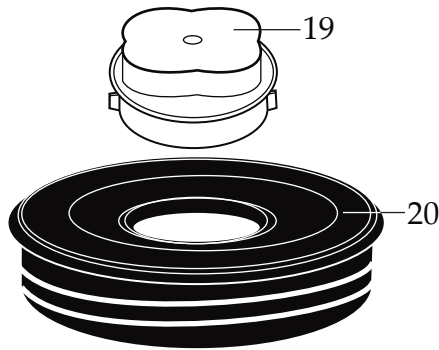

Europe One Gallon Blender
with Timer and Spigot Container
CB15TESF

CBL10
Hot Blending Lid
(optional)

502977
Blending Assembly

503462
Container with Blending Assembly and Spigot

WARING COMMERCIAL

CB15TESF

Base Unit Components

027381
Brush & Spring Assembly
(2 required)

033485
Brush Cap
(2 required)

← Date Code Location
YY|MM|DD
year|month|month|day|day

Illustration#	Part#	Description
1	024000	Hot Blending Outer Polycarbonate Lid
2	026496	Gasket
3	023998	Hot Blending Lid Baffle Cup
4	002972	Cap Nut
5	027581	Washer (2 required)
6	027683	Blade
7	018389	"O" Ring
8	027582	Bearing Cap
9	018390	Small "V" Ring
10	023934	Bearing Holder
11	004946	Washer
12	018386	Bearing (2 required)
13	023926	Spacer
14	023907	Spring Washer
15	023927	Retaining Ring
16	023906	Large "V" Ring
17	023933	Drive Shaft
18	025817	Jar Key
19	028530	Jar Lid Cover
20	028226	Container Lid
21	034026	"O" Ring
22	033965	Spigot Assembly
23	034320	Spigot Rubber Insert
24	034016	Spigot Plug
25	008791	Latch Wire (3 required)
26	502773	Bracket Assembly (spot welded to container 3 required)
27	503462	Spigot Container with Guard
28	502977	Blending Assembly (complete)
29	004949	Container Base Gasket
30	025571	Container Support
31	012008	Lock Nut
32	503328	Coupling with Magnet Ring
33	025871	Jar Pad
34	032380	Top Housing / painted
35	032775	Control Panel
36	029888	Rear Control Panel