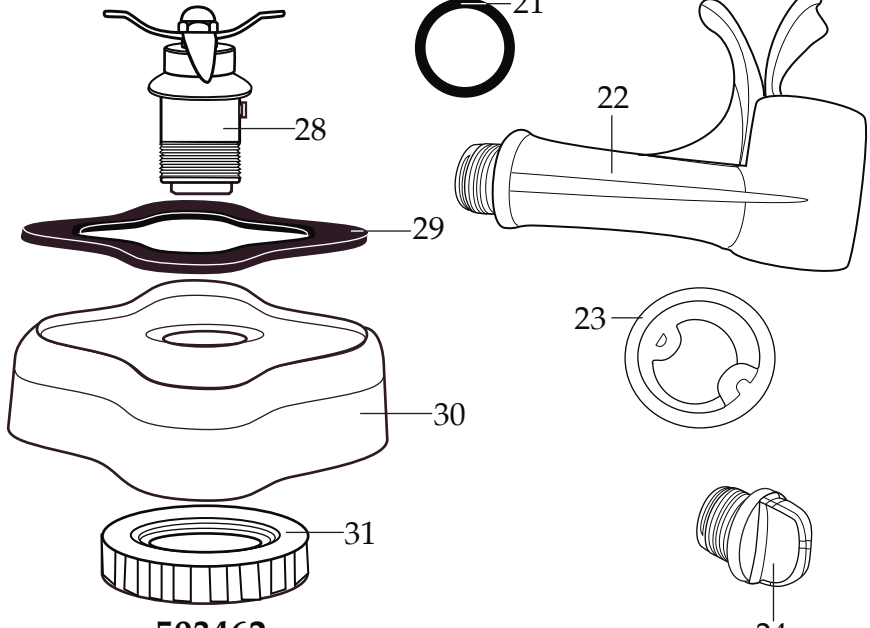

Europe One Gallon Blender
with Timer and Spigot Container
CB15TESF

CBL10
Hot Blending Lid
(optional)

502977
Blending Assembly

503462
Container with Blending Assembly and Spigot

WARING COMMERCIAL

CB15TESF

Base Unit Components

027381
Brush & Spring Assembly
(2 required)

033485
Brush Cap
(2 required)

← Date Code Location
YY|MM|DD
year|month|month|day|day

Illustration#	Part#	Description
1	024000	Hot Blending Outer Polycarbonate Lid
2	026496	Gasket
3	023998	Hot Blending Lid Baffle Cup
4	002972	Cap Nut
5	027581	Washer (2 required)
6	027683	Blade
7	018389	"O" Ring
8	027582	Bearing Cap
9	018390	Small "V" Ring
10	023934	Bearing Holder
11	004946	Washer
12	018386	Bearing (2 required)
13	023926	Spacer
14	023907	Spring Washer
15	023927	Retaining Ring
16	023906	Large "V" Ring
17	023933	Drive Shaft
18	025817	Jar Key
19	028530	Jar Lid Cover
20	028226	Container Lid
21	034026	"O" Ring
22	033965	Spigot Assembly
23	034320	Spigot Rubber Insert
24	034016	Spigot Plug
25	008791	Latch Wire (3 required)
26	502773	Bracket Assembly (spot welded to container 3 required)
27	503462	Spigot Container with Guard
28	502977	Blending Assembly (complete)
29	004949	Container Base Gasket
30	025571	Container Support
31	012008	Lock Nut
32	503328	Coupling with Magnet Ring
33	025871	Jar Pad
34	032380	Top Housing / painted
35	032775	Control Panel
36	029888	Rear Control Panel