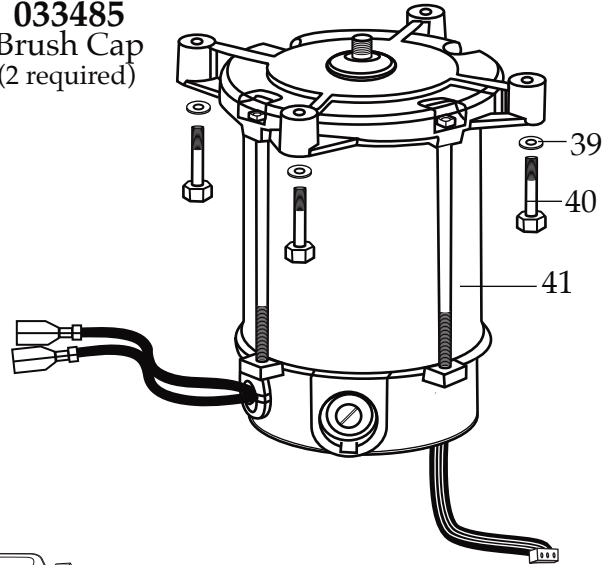

Europe One Gallon Blender
with Timer and Spigot Container
CB15TESF

CBL10
Hot Blending Lid
(optional)

502977
Blending Assembly

503462
Container with Blending Assembly and Spigot

WARING COMMERCIAL

CB15TESF

Base Unit Components

027381
Brush & Spring Assembly
(2 required)

033485
Brush Cap
(2 required)

← Date Code Location
YY|MM|DD
year|month|month|day|day

Illustration#	Part#	Description
1	024000	Hot Blending Outer Polycarbonate Lid
2	026496	Gasket
3	023998	Hot Blending Lid Baffle Cup
4	002972	Cap Nut
5	027581	Washer (2 required)
6	027683	Blade
7	018389	"O" Ring
8	027582	Bearing Cap
9	018390	Small "V" Ring
10	023934	Bearing Holder
11	004946	Washer
12	018386	Bearing (2 required)
13	023926	Spacer
14	023907	Spring Washer
15	023927	Retaining Ring
16	023906	Large "V" Ring
17	023933	Drive Shaft
18	025817	Jar Key
19	028530	Jar Lid Cover
20	028226	Container Lid
21	034026	"O" Ring
22	033965	Spigot Assembly
23	034320	Spigot Rubber Insert
24	034016	Spigot Plug
25	008791	Latch Wire (3 required)
26	502773	Bracket Assembly (spot welded to container 3 required)
27	503462	Spigot Container with Guard
28	502977	Blending Assembly (complete)
29	004949	Container Base Gasket
30	025571	Container Support
31	012008	Lock Nut
32	503328	Coupling with Magnet Ring
33	025871	Jar Pad
34	032380	Top Housing / painted
35	032775	Control Panel
36	029888	Rear Control Panel