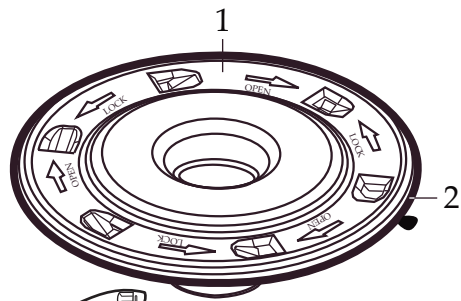

Europe One Gallon Blender
with Timer and Spigot Container
CB15TESF

CBL10
Hot Blending Lid
(optional)

502977
Blending Assembly

503462
Container with Blending Assembly and Spigot

WARING COMMERCIAL

CB15TESF

Base Unit Components

027381
Brush & Spring Assembly
(2 required)

033485
Brush Cap
(2 required)

← Date Code Location
YY|MM|DD
year|month|month|day|day

Illustration#	Part#	Description
1	024000	Hot Blending Outer Polycarbonate Lid
2	026496	Gasket
3	023998	Hot Blending Lid Baffle Cup
4	002972	Cap Nut
5	027581	Washer (2 required)
6	027683	Blade
7	018389	"O" Ring
8	027582	Bearing Cap
9	018390	Small "V" Ring
10	023934	Bearing Holder
11	004946	Washer
12	018386	Bearing (2 required)
13	023926	Spacer
14	023907	Spring Washer
15	023927	Retaining Ring
16	023906	Large "V" Ring
17	023933	Drive Shaft
18	025817	Jar Key
19	028530	Jar Lid Cover
20	028226	Container Lid
21	034026	"O" Ring
22	033965	Spigot Assembly
23	034320	Spigot Rubber Insert
24	034016	Spigot Plug
25	008791	Latch Wire (3 required)
26	502773	Bracket Assembly (spot welded to container 3 required)
27	503462	Spigot Container with Guard
28	502977	Blending Assembly (complete)
29	004949	Container Base Gasket
30	025571	Container Support
31	012008	Lock Nut
32	503328	Coupling with Magnet Ring
33	025871	Jar Pad
34	032380	Top Housing / painted
35	032775	Control Panel
36	029888	Rear Control Panel